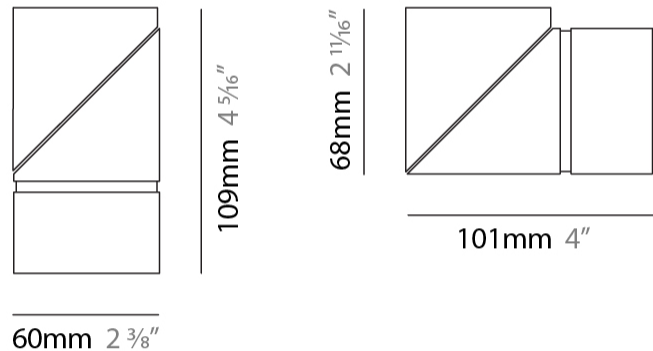

PROJECT	
TYPE	
SPECIFIER	
QUANTITY	
DATE	

BOB RECESSED

A7200003-

base number	Color Temperature	Finish Options	Lens Options

1. To build a product code in our configurator select the specify button on the base model # product page
2. To build a manual product code on this datasheet choose from the options listed below in blue font and add the suffix to the base model #

GENERAL

Series: Bob
Brand: Letroh
Division: Architectural
Mounting Type: Recessed
Mounting Location: Ceiling
Subcategory: Semi-Flush

PHYSICAL

Shape: Cylinder
Diameter (mm): 60
Diameter (in): 2 3/8
Length (mm): 109
Length (in): 4 5/16
Light Distribution: Adjustable / Downlight
Weight (kg): 0.60
Weight (lbs): 1.32
Fixture Finish: WHI / BLK
Fixture Material: Aluminum
Cut-out Measurements: 35mm/1 3/8"

ELECTRICAL

Lamp Type: LED
Input Wattage (W): 20
Total Output Wattage (W): 17
Dimming: Tri-Mode (Non-Dimming and Phase Dimming (120Vac only) and 0-10V Dimming)
Driver Included: Yes
Driver Location: Remote
Driver Type: Constant Current - Universal
Driver Class: Class 2
Input Voltage (V): 120 - 277
Constant Current (MA): 500
Constant Voltage (V): 33.9

LED

Color Temperature (°K): 2700 / 3000
Max. Delivered Lumen (lm): 1100 / 1500
CRI: >90 CRI
Lamp Life (hrs): 50000

OPTICAL

Optic°: 30 / 40 / 60 / OV / RT / WW
Adjustability: Rotational 360°; Tilt 90°

RATINGS AND CERTIFICATIONS

Certified By: Certified for North American Standards
IP rating: IP20